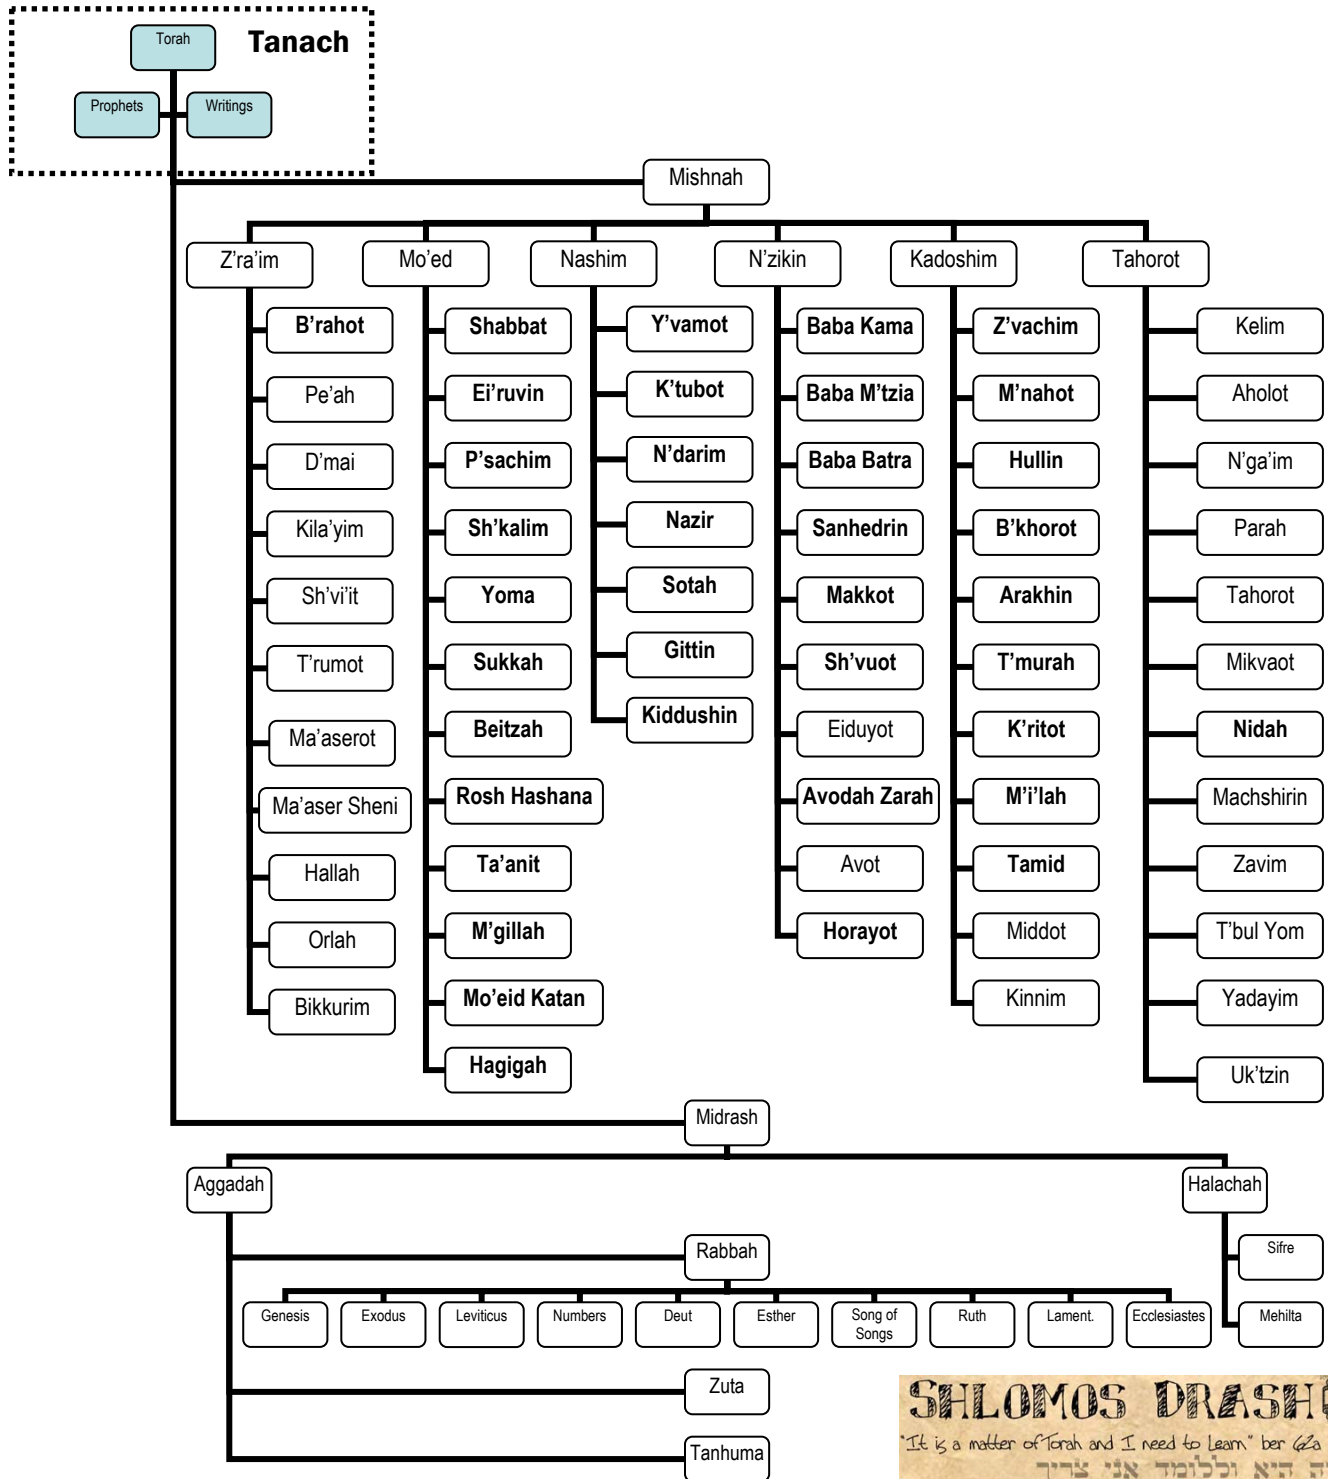

Writings of the Tanach and the Tannaim

Note: Items in **bold** indicate Gemara produced in Diaspora (i.e. *Talmud Balvi*).
 This chart is available for download at www.shlomosdrash.com/tanna_writings.pdf